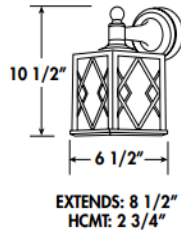

ORDERING DATA

EXAMPLE: MHTPWLED12D120WH30

MHT	LED	12	D120					
Series	Mount	Lens	Gear	Wattage / Lumens	Driver	Finish	Color Temp	Options
MHT	P Post Top W Wall Mount L Wall Mount Long Tail S Wall Mount Short Tail	CL Clear WH White	LED	12 13 Watts 1000 Lumens Estimated from LED Source	D120 120VAC Triac Dimmable	WH White BK Black	30 3000K 40 4000K	PC Photocell* *Photocell Not Available on Post Top

MHTW