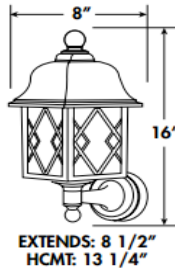

### ORDERING DATA

EXAMPLE: MHTPWLED12D120WH30

MHT	LED	12	D120					
Series	Mount	Lens	Gear	Wattage / Lumens	Driver	Finish	Color Temp	Options
MHT	<b>P</b> Post Top <b>W</b> Wall Mount <b>L</b> Wall Mount Long Tail <b>S</b> Wall Mount Short Tail	<b>CL</b> Clear <b>WH</b> White	<b>LED</b>	<b>12</b> 13 Watts 1000 Lumens Estimated from LED Source	<b>D120</b> 120VAC Triac Dimmable	<b>WH</b> White <b>BK</b> Black	<b>30</b> 3000K <b>40</b> 4000K	<b>PC</b> Photocell* *Photocell Not Available on Post Top

MHTW

MHTL

MHTS

MHTP

Dimensions and specifications subject to change without notice.