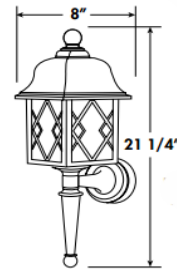

### ORDERING DATA

EXAMPLE: MHTPWLED12D120WH30

MHT	LED	12	D120					
Series	Mount	Lens	Gear	Wattage / Lumens	Driver	Finish	Color Temp	Options
MHT	<b>P</b> Post Top <b>W</b> Wall Mount <b>L</b> Wall Mount Long Tail <b>S</b> Wall Mount Short Tail	<b>CL</b> Clear <b>WH</b> White	<b>LED</b>	<b>12</b> 13 Watts 1000 Lumens Estimated from LED Source	<b>D120</b> 120VAC Triac Dimmable	<b>WH</b> White <b>BK</b> Black	<b>30</b> 3000K <b>40</b> 4000K	<b>PC</b> Photocell* *Photocell Not Available on Post Top

MHTW

MHTL

MHTS

MHTP

Dimensions and specifications subject to change without notice.