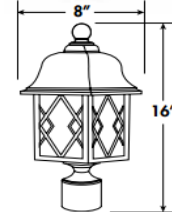

### ORDERING DATA

EXAMPLE: MHTPWLED12D120WH30

MHT	LED	12	D120					
Series	Mount	Lens	Gear	Wattage / Lumens	Driver	Finish	Color Temp	Options
MHT	<b>P</b> Post Top <b>W</b> Wall Mount <b>L</b> Wall Mount Long Tail <b>S</b> Wall Mount Short Tail	<b>CL</b> Clear <b>WH</b> White	<b>LED</b>	<b>12</b> 13 Watts 1000 Lumens Estimated from LED Source	<b>D120</b> 120VAC Triac Dimmable	<b>WH</b> White <b>BK</b> Black	<b>30</b> 3000K <b>40</b> 4000K	<b>PC</b> Photocell* *Photocell Not Available on Post Top

MHTW

MHTL

MHTS

MHTP

Dimensions and specifications subject to change without notice.