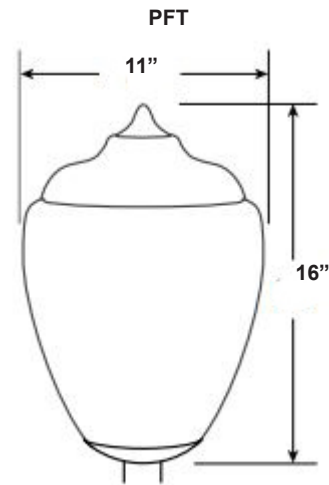

FEATURES & BENEFITS

- ◆ 120V input voltage, 50/60Hz
- ◆ High power factor
- ◆ Ambient operating temperature -40°C (-40°F) to +50°C (122°F)
- ◆ Estimated 50,000 Hrs. L₇₀
- ◆ 5 year warranty
- ◆ Dimmable
- ◆ Molded of durable non-corrosive UV resistant resins
- ◆ Acrylic, polycarbonate & polyethylene diffusers
- ◆ Fits most 3 inch diameter posts (not included)
- ◆ UL Listed for wet locations
- ◆ Standard pack qty: 1

ORDERING DATA

EXAMPLE: MGPFTLED12BKAD12030

MG		LED			Body Color		Lens		D120		Color Temp	
Series	Shape	Gear	Wattage & Lumens		BK	WH	A	C	W	Driver	30	40
MG	PFT Flame Tip PA Acorn	LED	13	13 Watts 1000 Lumens	BK	Black	A	C	W	D120 Dimmable 120V	30	3000K
			14	14 Watts 1400 Lumens	WH	White					40	4000K
			23	23 Watts 1900 Lumens								