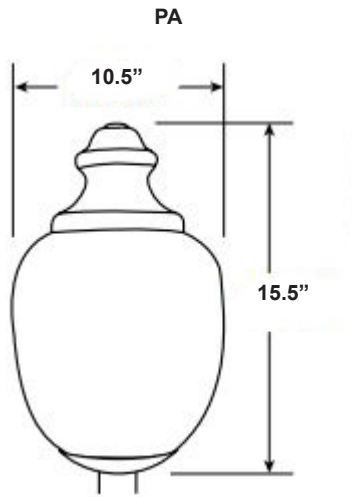

FEATURES & BENEFITS

- ◆ 120V input voltage, 50/60Hz
- ◆ High power factor
- ◆ Ambient operating temperature -40°C (-40°F) to +50°C (122°F)
- ◆ Estimated 50,000 Hrs. L₇₀
- ◆ 5 year warranty
- ◆ Dimmable
- ◆ Molded of durable non-corrosive UV resistant resins
- ◆ Acrylic, polycarbonate & polyethylene diffusers
- ◆ Fits most 3 inch diameter posts (not included)
- ◆ UL Listed for wet locations
- ◆ Standard pack qty: 1

ORDERING DATA

EXAMPLE: MGPFTLED12BKAD12030

MG		LED			Body Color		Lens		D120		Color Temp	
Series	Shape	Gear	Wattage & Lumens		BK	WH	A	C	W	Driver	30	40
MG	PFT Flame Tip PA Acorn	LED	13	13 Watts 1000 Lumens	BK	Black	A	C	W	D120 Dimmable 120V	30	3000K
			14	14 Watts 1400 Lumens	WH	White					40	4000K
			23	23 Watts 1900 Lumens								