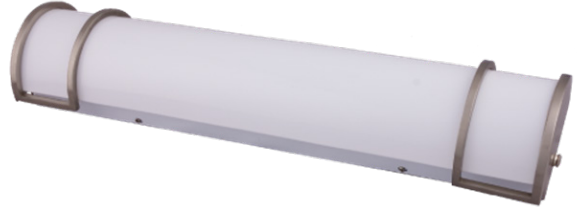

APPLICATIONS

A contemporary spill ring close to ceiling, wall or vanity fixture that will add a subtle touch of class to any decor. With a beautiful combination of brushed nickel end caps and white bullnosed acrylic diffuser, this fixture is perfect for residential or commercial applications.

FEATURES & BENEFITS

- ◆ Die-formed cold rolled steel housing
- ◆ Extruded acrylic diffuser with decorative ends
- ◆ Energy Star Listed
- ◆ _cETL_{us} Listed for damp locations

ORDERING DATA

EXAMPLE: MFLBD48LED48DMVSN40

Series		Size		Gear	Wattage/ Lumens		Driver	Finish		Color Temp	
MFLBD		24	24 inches	LED	24 in		DMV 120-277VAC 0-10V Dimmable	BZ	Bronze	30	3000K
Close to		36	36 inches		22	22 Watts 2600 Lumens		SN	Satin Nickel	35	3500K
Ceiling Wall &		48	48 inches		28	28 Watts 3200 Lumens				40	4000K
Vanity					35	35 Watts 4000 Lumens				50	5000K
					36 in						
					31	31 Watts 3100 Lumens					
					48 in						
					32	32 Watts 3500 Lumens					
					48	48 Watts 5300 Lumens					
					57	57 Watts 6200 Lumens					

DIMENSIONS

Size: W x L x H in inches

- 5.7"W x 24.5"L x 4.5"Dp
- 5.7"W x 36.5"L x 4.5"Dp
- 5.7"W x 48.5"L x 4.5"Dp

Dimensions and specifications subject to change without notice.

◆ 800-444-WATT ◆ www.mobern.com ◆
8200 Stayton Dr., Ste. 500, Jessup, MD 20794