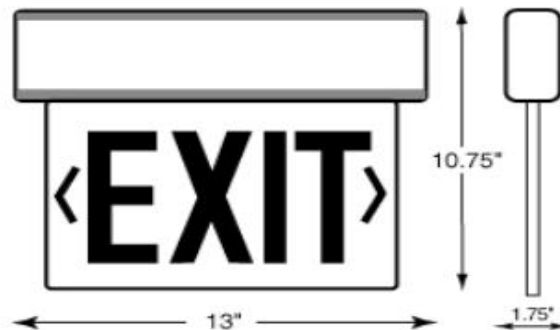

ORDERING DATA

EXAMPLE: MEBELX W RC A 1

MEBELX				
Series	Housing Color	Panel Color	AC/Battery	# of Faces
MEBELX	W White Housing B Black Housing A Aluminum Housing	RC Red on Clear GC Green on Clear RM Red on Mirrored GM Green on Mirrored	A AC B Battery Backup	1 Single Face 2 Double Face

*Aluminum Housing Color is Standard