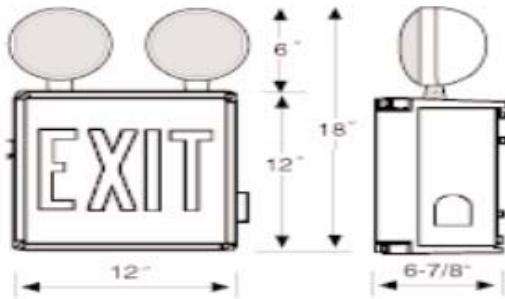

ORDERING DATA

Catalog Number	Description
MEBCXLRWBUWP	Weatherproof Red LED Exit/Emergency, w/Battery Backup
MEBCXLGWBWUP	Weatherproof Green LED Exit/Emergency, w/Battery Backup