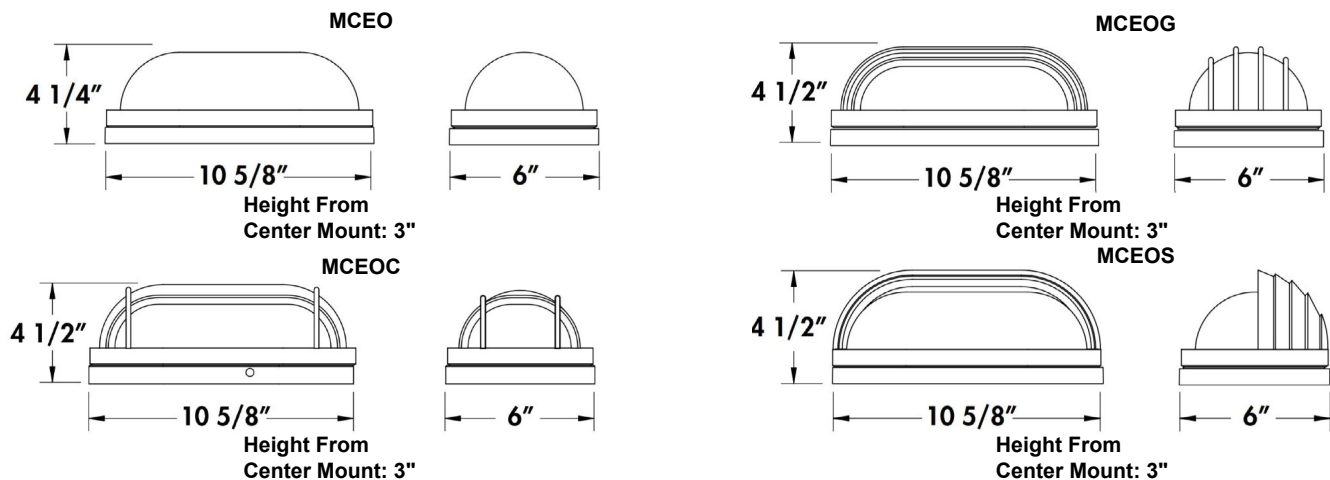

MCEO

MCEOC

MCEOG

MCEOS

ORDERING DATA

EXAMPLE: MCEO113GUBKF

Series	Lamping	Socket	Finish	Lens	Lamp
MCEO	113 1-13W GU 24	GU GU24 Base 120V	BK Black	F Frosted	Blank No Lamp
Oval	213 2-13W GU 24		WH White		L Lamp included (2700K)
MCEOG	118 1-18W GU 24				
Grill	123 1-23W GU 24				
MCEOS	126 1-26W GU 24				
Hood					
MCEOC					
Grid					

DIMENSIONS

Dimensions and specifications subject to change without notice.