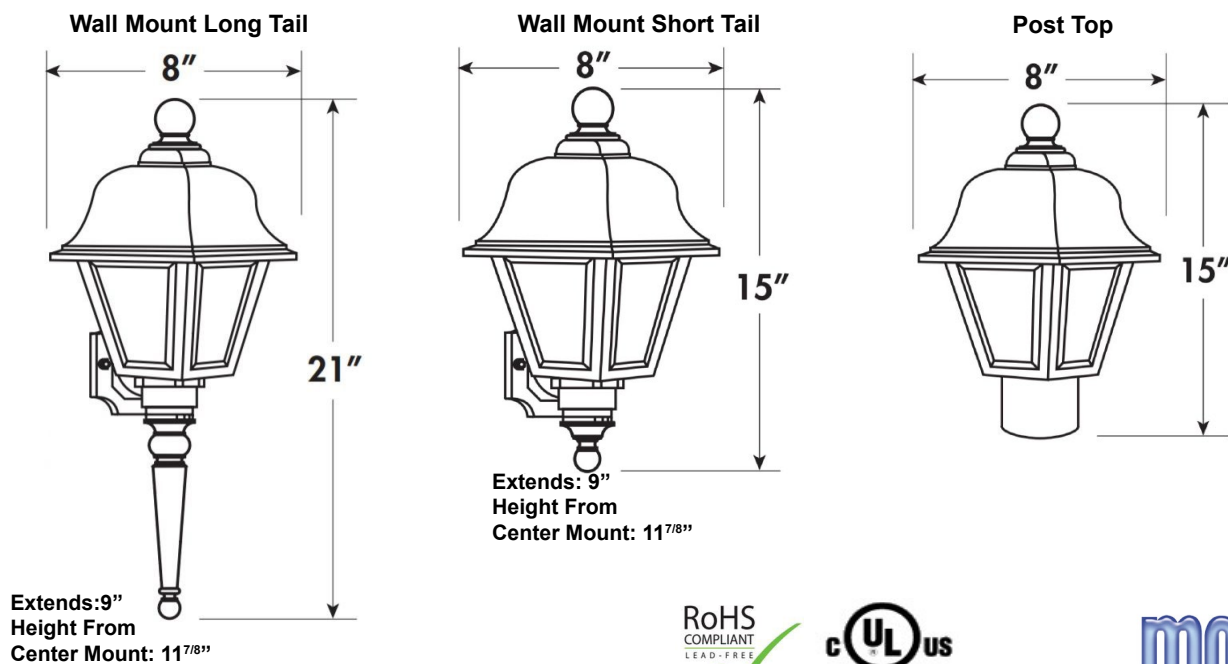

ORDERING DATA

EXAMPLE: MBR113GUBKCL

MBR							
Series	Mount	Wattage/Lumens*		Finish	Lens	Lamp	Options
MBR	P Post Top	INC	Medium Base 60 Watts Max	BK Black	CL Clear	Blank No Lamp	PC Photocell**
Bradford	W Wall Mount	113GU	1-13 Watts GU	WH White	FR Frosted	27 2700K Lamp	**Photocell Not Available on Post Top
Collection	L Wall Mount Long Tail	118GU	1-18 Watts GU		WH White	40 4000K Lamp**	
		123GU	1-23 Watts GU				
		126GU	1-26 Watts GU				

*LED only option

DIMENSIONS

Dimensions and specifications subject to change without notice.

CAT#			
JOB NAME		TYPE	