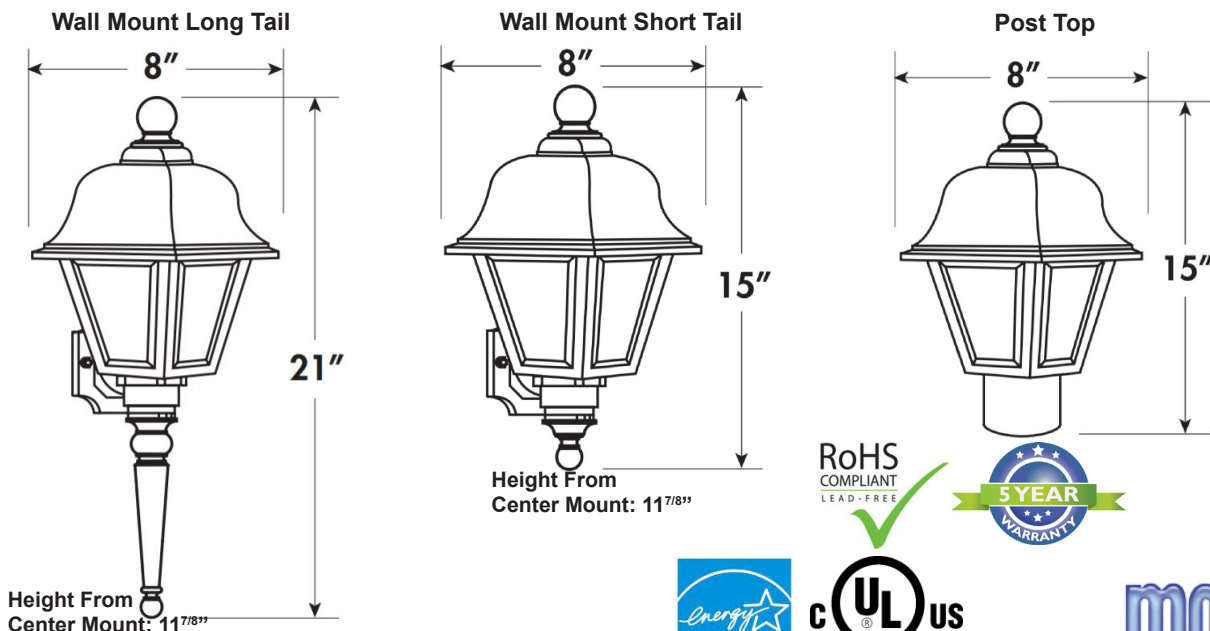

### FEATURES & BENEFITS

- ◆ Ambient operating temperature -40°C (-40°F) to +40°C (104°F)
- ◆ L<sub>70</sub> > 50000 hrs.
- ◆ Molded of durable non-corrosive UV resistant resins
- ◆ Acrylic diffuser
- ◆ Post top version fits most 3 inch diameter posts (not included)
- ◆ cUL<sub>US</sub> Listed for wet locations
- ◆ Energy Star Listed in wall mounted versions
- ◆ 5 year warranty

### ORDERING DATA

EXAMPLE: MBRPLED12D120WHCL30

MBR	LED	12	D120					
Series	Mount	Gear	Wattage / Lumens	Driver	Finish	Lens	Color Temp	Options
MBR	P Post Top W Wall Mount L Wall Mount Long Tail	LED	12 13 Watts 1000 Lumens	D120 120VAC Triac Dimmable	WH White BK Black	WH White CL Clear FR Frosted	30 3000K 40 4000K	PC Photocell*

### DIMENSIONS

Height From Center Mount: 11<sup>7/8"</sup>

Dimensions and specifications subject to change without notice.

◆ 800-444-WATT ◆ www.mobern.com ◆  
8200 Stayton Dr., Ste. 500, Jessup, MD 20794