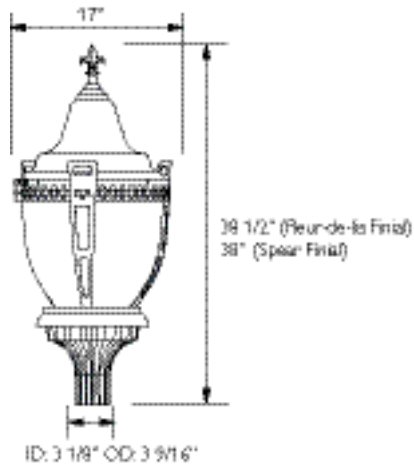

Model	Gross EPA	Drag EPA	Net EPA
MARPFB Models w/Filter	2.44	1.22	1.59
????	1.42	0.71	0.92

Gross EPA: Square feet of vertical plane surface
 Drag EPA: Gross EPA Adjusted for Drag Factor (???)
 Net EPA: Drag EPA Safety factor of ???
 EPAs are approximate, specific to location and local codes. Consult factory for specific application.

ARRA
Compliant

Dimensions and specifications subject to change without notice.

DIMENSIONS

Standard with
Fleur-de-lis Finial

ACCESSORIES

Catalog #	Description
MAINFDLB	Decorative Fleur-de-lis finial with spun aluminum base and cast aluminum finial. Black powdercoat finish, ??? IP (???) Threaded mounting rod
MAINSPEB	Decorative spear finial with spun aluminum base and cast aluminum finial. Black powdercoat finish. ??? ??? Threaded mounting rod.
MADAB	Dual head decorative pole arm, aluminum with black powdercoat finish, fits 3" tenon, includes stainless steel hardware. Accepts 3" diameter filters. 13" High x 43" overall width
MAWASAB	Single decorative wax mount bracket. Aluminum with black powdercoat finish, includes stainless steel hardware. Accepts 3" diameter filters 10" High x 15" Overall Length
MANR9	9" neck ring. Used to prevent neck cracking caused by overtightening screws during installation