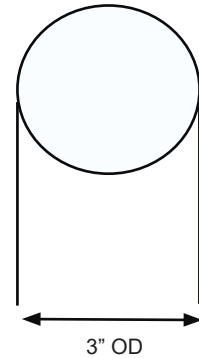

**APPLICATIONS**

Round aluminum direct burial poles available in multiple lengths with 3" diameter. Designed to hold and accommodate multiple exterior light fixtures.

**FEATURES & BENEFITS**

- ◆ Extruded Aluminum
- ◆ 3" Diameter
- ◆ Direct burial
- ◆ Made in the USA

**ORDERING DATA**

EXAMPLE: MARP10BK

MARP					
Series	Dimensions	Color Option			
<b>MARP</b>	<b>7</b> 7 ft. 3" Diameter	<b>BK</b>	Black		
	<b>10</b> 10 ft. 3' Diameter				
	<b>12</b> 12 ft. 3' Diameter				
	<b>15</b> 15 ft. 3' Diameter				