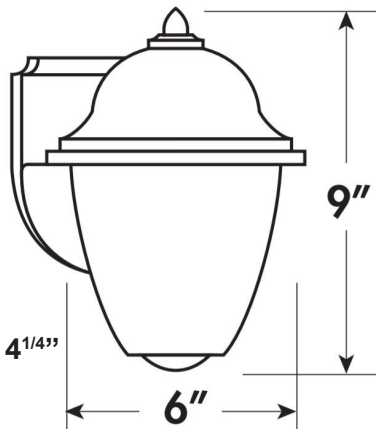

ORDERING DATA

EXAMPLE: MAPW6LED12WD120BK30

Series	Size	Gear	Wattage & Lumens	Driver	Finish	Color Temp	Options
MAPW	6 6 inches	LED	11W 11 Watts 912 Lumens* 12W 13 Watts 1000 Lumens	D120 120V Triac Dimmable MV 120-277VAC Multivolt**	BK Black WH White	30 3000K 40 4000K	PC Photocell

*Only available with multivolt 4000K

**Only available with 11W 4000K

DIMENSIONS

Extends: 7"
Height From
Center Mount: 4 1/4"

Dimensions and specifications subject to change without notice.