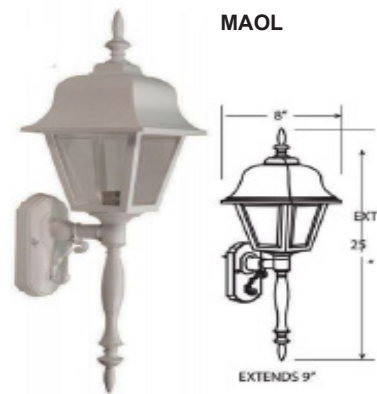

APPLICATIONS

High style series is available in matching post top and wall versions with style choice of short tail or long tail. Molded plastic in choice of white or black has white beveled plastic diffuser to hide the fluorescent lamp or LED and clear beveled diffuser ideal for incandescent options.

FEATURES & BENEFITS

- ◆ Molded of durable non-corrosive UV resistant resins
- ◆ Ambient operating temperatures -40° - +122°F
- ◆ Dimmable
- ◆ Energy Star - Wall mount only
- ◆ Post top fits most 3 inch diameter posts (not included)
- ◆ cUL_{us} Listed for wet locations
- ◆ Min CRI 80

ORDERING DATA

EXAMPLE: MAOP113M120BK

MAO		LED		Wattage / Lumens		Finish		Lens		Color Temp		Options	
Series	Mounting	Gear											
MAO	P Post Top W Wall, Short Tail L Wall, Long Tail	LED	13	13 Watts	1000 Lumens	BK	Black	C	Clear	30	3000K	PC	Photocell
						WH	White	WH	White	40	4000K		*Not available for post top
								FR	Frosted				

DIMENSIONS

MAOP

MAOW

MAOL

Dimensions and specifications subject to change without notice.

◆ 800-444-WATT ◆ www.mobern.com ◆
8200 Stayton Dr., Ste. 500, Jessup, MD 20794

CAT#	
JOB NAME	TYPE