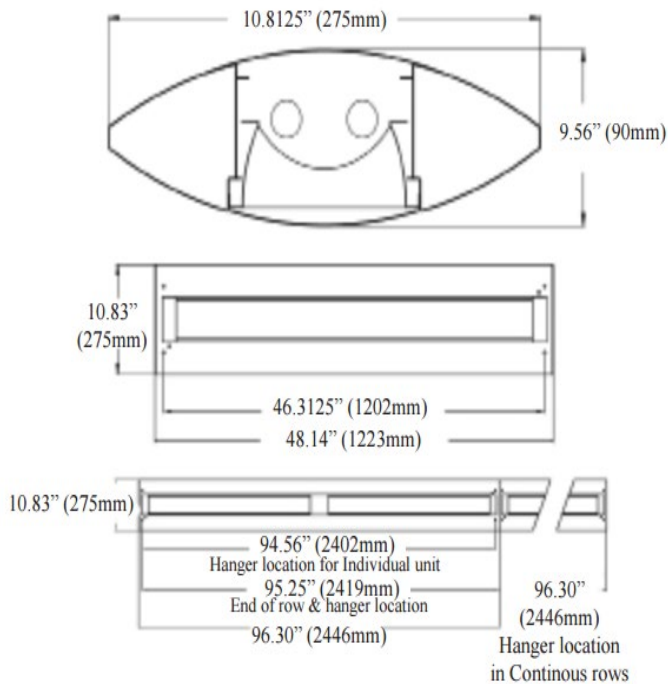

ADDITIONAL INFORMATION

- ◆ Cable kit included
- ◆ White canopy is standard.
- ◆ Change WH to BK for black canopy and cord.
- ◆ Joins easily for long runs.

TECHNICAL INFORMATION

Dimensions and specifications subject to change without notice.