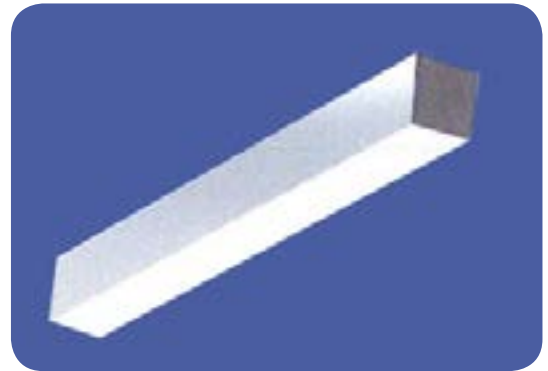

APPLICATIONS

A linear 4x5 fixture for distinctive architectural lighting plans. Ideal for corridors, lobbies and office areas, 4x5 Series fixtures can be installed individually or in a continuous run. Specifically designed for direct/indirect lighting with snap-in lens to hide the lamps or LED arrays. Ideal where downlight and uplight are required.

FEATURES & BENEFITS

- ◆ 4 ft. - 4" x 44.5" x 5.5"
- ◆ 8 ft. - 4" x 89.0" x 5.5"
- ◆ Accepts various lenses or louvers.
- ◆ Knockouts on ends allow continuous wireway mounting.
- ◆ Fixtures can be surface mounted to the ceiling or pendant hung by stem or cable.

SPECIFICATIONS

Die-formed and welded 22 gauge cold rolled steel. Knockouts on ends allow continuous wireway mounting. Housing is specially designed for direct/indirect lighting with separating lamps compartments for each. Fixture accepts various lenses or louvers. 4' and 8' units have a steel mullion to join two individual diffusers. Snap in reflector is ideal for uplight lens.