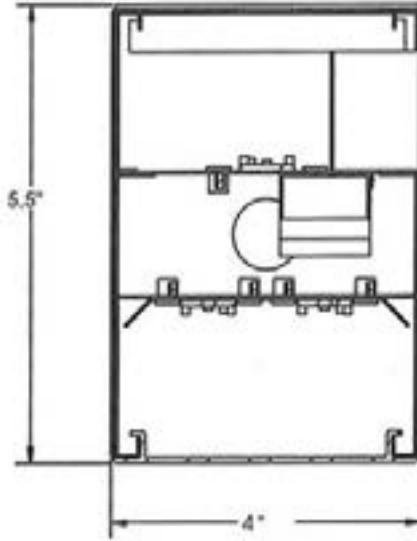

FEATURES & BENEFITS

- ◆ 4 ft. - 4" x 44.5" x 5.5"
- ◆ 8 ft. - 4" x 89.0" x 5.5"
- ◆ Accepts various lenses or louvers.
- ◆ Knockouts on ends allow continuous wireway mounting.
- ◆ Fixtures can be surface mounted to the ceiling or pendant hung by stem or cable.

SPECIFICATIONS

Die-formed and welded 22 gauge cold rolled steel. Knockouts on ends allow continuous wireway mounting. Housing is specially designed for direct/indirect lighting with separating lamps compartments for each. Fixture accepts various lenses or louvers. 4' and 8' units have a steel mullion to join two individual diffusers. Snap in reflector is ideal for uplight lens.

ORDERING DATA

EXAMPLE: LI45 48 MW LED 35 DMV WH 40

STANDARD

LI45		LED							
Series	Size	Gear	Wattage	Driver Type	Finish	Kelvin Temperature			
LI45W Wall Mount	48 4' Foot	LED	4 ft.	DMV Dimmable Driver 0-10V	WH White BK Black SI Silver	30K	3000K		
	96 8' Foot		35			24 Watts 3900 Lumens	35K	3500K	
LI45P Pendant Mount/ Surface Mount	Lens		46						
	MW	Matte white lens (std) Only available for down light	46 Watts 5000 Lumens						
	SF	Snap-in frosted acrylic lens (85% transmission) Special for LEDs	8 ft.						
			70	70 Watts 7000 Lumens					
		92	92 Watts 10000 Lumens						
Options									
				HC301WH	Cable kit with 4' cable & power feed/Cable incl. w/white canopy				
				HC302WH	Cable kit with 12' cable & power feed/Cable incl. w/white canopy				
				2SCS24WH	Two stem kits w/24" stem, canopy & mounting hardware for 4' fixture				

Dimensions and specifications subject to change without notice.

48"

96"

Dimensions and specifications subject to change without notice.