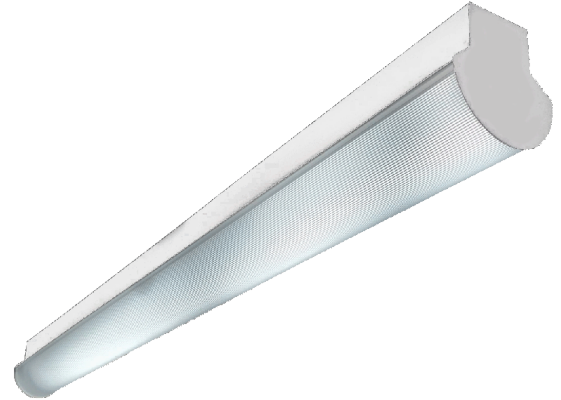

APPLICATIONS

Full body micro silhouette makes a bold statement with a minimal design in post painted matte white finish (consult factory for other finishes). Fixture can be surface mounted on the wall or ceiling or pendant mounted with specially engineered cable mounting kit.

FEATURES & BENEFITS

- ◆ Housing is formed and welded 22 gauge steel, that is chemically treated and powder coated for a beautiful finish and to resist corrosion
- ◆ Can be mounted individually or in a continuous row
- ◆ Ribbed frosted lens is standard
- ◆ Knockouts on back and ends accept standard electrical fittings (by others). Consult factory.
- ◆ Surface mountable to a wall or ceiling
- ◆ Pendant or cable mountable
- ◆ Whips, fuses and cord sets. See options page in Buyers' Guide or contact the factory for more.

ORDERING DATA

EXAMPLE: LDA-154RFMVWH

LDA		RF						
Series	# of Lamps	Lamp Type		Diffuser	Driver	Finish		Options & Acc.
LDA	1 1 Lamp 2 2 Lamps	14	22" T5	RF Ribbed Frosted	MV 120-277VAC Multivolt DMV 120-277VAC Triac & 0-10V Dimming	WH White BK Black SL Silver RD Red	Consult Buyers' Guide or Factory	
		24	22" T5HO					
		28	46" T5					
		28tan	2-46" Tandem T5					
		54	46" T5HO					
		54tan	2-46" Tandem T5HO					