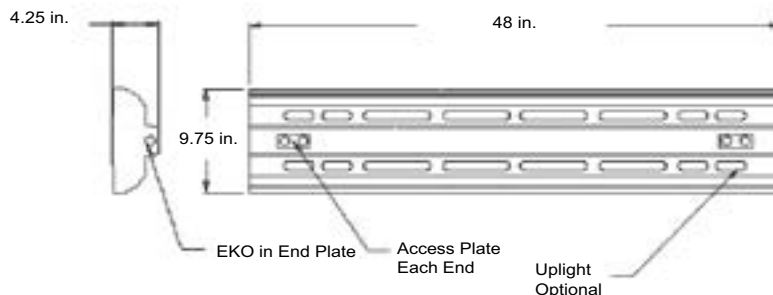

SIZE W x L x H in inches

4 ft. - 11.25W x 48L x 4.25H
 8 ft. - 11.25W x 96L x 4.25H

MOUNTING

Designed for pendant, stem or chain hanging. Mounting holes are provided for simple, fast installation. See Buyers Guide for list of all mounting options available and sold separately.

SPECIFICATIONS

Housing is 22 gauge prepainted steel. Air vents surround the driver and boards in the back of the fixture to maximize performance, reliability and life. High reflective mirror or enhanced white reflectors are computer designed to maximize photometric performance and put the light where you need it. Reflector snaps into fixture with no tools and is easily removable for driver maintenance. Access plate in the back makes wiring fast and hassle-free. Back of fixture is designed with built-in mounting holes for tong hanger, and cable kit. Integral Occupancy Sensor is optional and is ideal for wire guard applications. This fixture is not designed for surface mounting on ceiling or wall.

DIMENSIONS

Dimensions and specifications subject to change without notice.

◆ 800-444-WATT ◆ www.mobern.com ◆
 8200 Stayton Dr., Ste. 500, Jessup, MD 20794

CAT#	
JOB NAME	
TYPE	

TECHNICAL INFORMATION

Size	Wattage	Initial Lumens (lm)	Efficacy (lm/W)	Kelvin Temperature	CRI
48"	32	3450	108	3000k 3500k 4000k 5000k	80+
48"	48	5650	118	3000k 3500k 4000k 5000k	80+
48"	57	6400	112	3000k 3500k 4000k 5000k	80+
96"	97	11300	116	3000k 3500k 4000k 5000k	80+
96"	114	12800	112	3000k 3500k 4000k 5000k	80+