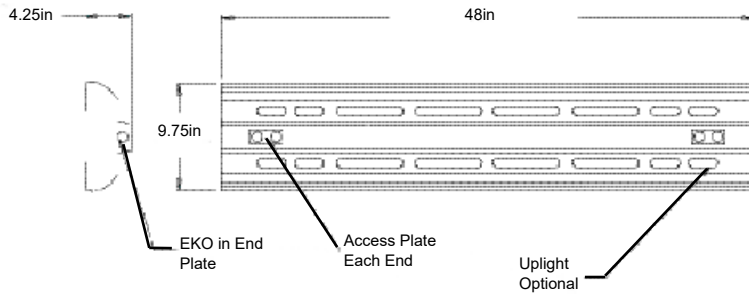

SIZE W x L x H in inches

4 ft. - 11.25W x 48L x 4.25H
8 ft. - 11.25W x 96L x 4.25H

MOUNTING

Designed for pendant, stem or chain hanging. Mounting holes are provided for simple, fast installation. See Buyers Guide for list of all mounting options available and sold separately.

SPECIFICATIONS

Housing is 22 gauge prepainted steel. Air vents surround the driver and boards in the back of the fixture to maximize performance, reliability and life. Enhanced white gear trays are computer designed to maximize photometric performance and put the light where you need it. Reflector snaps into fixture with no tools and is easily removable for driver maintenance. Access plate in the back makes wiring fast and hassle-free. Back of fixture is designed with built-in mounting holes for tong hanger, and cable kit. Integral Occupancy Sensor is optional and is ideal for wire guard applications. This fixture is not designed for surface mounting on ceiling or wall.

Dimensions and specifications subject to change without notice.

◆ 800-444-WATT ◆ www.mobern.com ◆
8200 Stayton Dr., Ste. 500, Jessup, MD 20794

CAT#	
JOB NAME	TYPE

TECHNICAL INFORMATION

Size	Wattage	Initial Lumens (lm)	Efficacy (lm/W)	Kelvin Temperature	CRI
48"	32	3450	108	3000k 3500k 4000k 5000k	80+
48"	48	5650	118	3000k 3500k 4000k 5000k	80+
48"	57	6400	112	3000k 3500k 4000k 5000k	80+
96"	97	11300	116	3000k 3500k 4000k 5000k	80+
96"	114	12800	112	3000k 3500k 4000k 5000k	80+

DIMENSIONS

Dimensions and specifications subject to change without notice

◆ 800-444-WATT ◆ www.mobern.com ◆

8200 Stayton Dr., Ste. 500, Jessup, MD 20794

CAT#

JOB NAME

TYPE