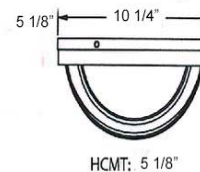

### ORDERING DATA

EXAMPLE: MERC113GUWH

Series	Nbr. of Lamps (per cross section)	Wattage*	Ballast Type	Housing Color	Accessories
<b>MERC</b>		<b>INC</b> 75W Med	<b>EL</b> Electronic	<b>BK</b> Black	<b>PC</b> Photocell - 120V Only
<b>MERG</b>	1	<b>13</b> 13W Quad 4 Pin	<b>GU</b> 120V	<b>WH</b> White	
<b>MER</b>	2	<b>18</b> 18W Quad 4 Pin			
Nautical		<b>13GU</b> 13W GU Lamp			
Round		<b>18GU</b> 18W GU Lamp			
		<b>26</b> 26W GU Lamp			

### DIMENSIONS

Dimensions and specifications subject to change without notice.

CAT#	
JOB NAME	TYPE