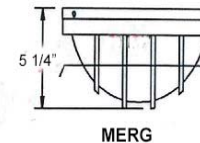

DIMENSIONS

Dimensions and specifications subject to change without notice.

CAT#	
JOB NAME	TYPE