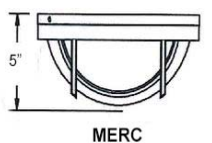

DIMENSIONS

Dimensions and specifications subject to change without notice.

CAT#	
JOB NAME	TYPE