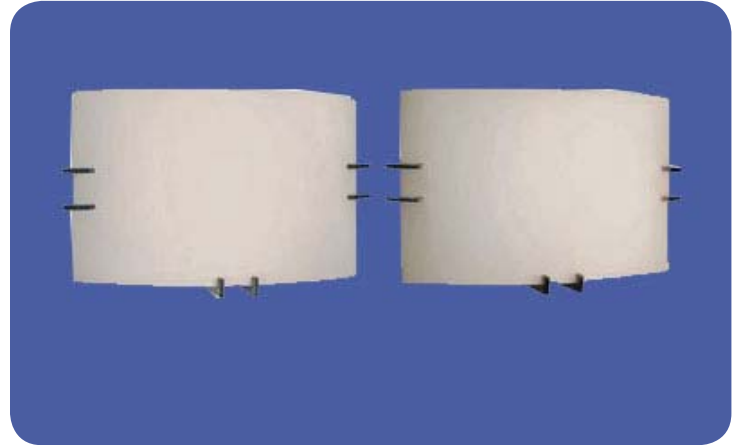

FEATURES & BENEFITS

- ◆ Brushed nickel or bronze lens holders
- ◆ Frosted glass diffuser
- ◆ Residential electronic ballast
- ◆ 2 Lamp, 13 and 26 watt fluorescent
- ◆ 15.75" x 10" x 2.9" (L x W x H)
- ◆ **UL** listed for damp location

ORDERING DATA

EXAMPLE: DECWG 2 13 E120 BN

DECWG									
Series	Lamp Count	Lamp Type		Ballast & Voltage		Finish		Lamp Included	
DECWG Cufflink Wall	2	13 26	2-13W Quad Pin 2-26W Quad Pin	E120	Electronic 120V	BN BZ	Brushed Nickel Bronze	LP	Lamp Installed