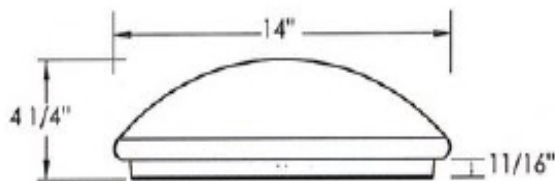

ORDERING DATA

EXAMPLE: DECCE11LED12D12030

DECCE	LED	D120			
Series	Size	Gear	Wattage & Lumens	Driver	Color Temperature
DECCE	11 11 inch 14 14 inch	LED	12 15 watts 800 Lumens 15 15 watts 1200 Lumens 22 22 watts 1800 Lumens	D120 Dimmable 120V	30 3000K 40 4000K

∴ 11"D x 3.875"H

Dimensions and specifications subject to change without notice.

CAT#			
JOB NAME		TYPE	