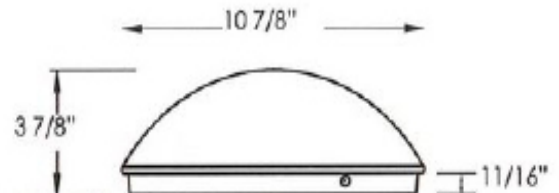

ORDERING DATA

EXAMPLE: DECCE11LED12D12030

DECCE	LED	D120			
Series	Size	Gear	Wattage & Lumens	Driver	Color Temperature
DECCE	11 11 inch 14 14 inch	LED	12 15 watts 800 Lumens 15 15 watts 1200 Lumens 22 22 watts 1800 Lumens	D120 Dimmable 120V	30 3000K 40 4000K

∴ 11"D x 3.875"H

Dimensions and specifications subject to change without notice.

CAT#			
JOB NAME		TYPE	