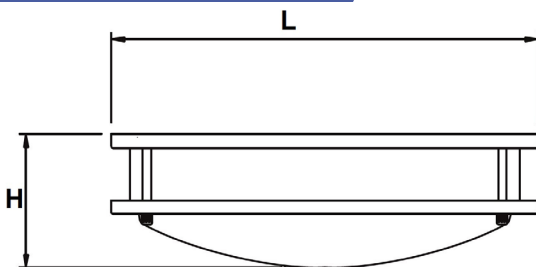

EXAMPLE: DECCD10-LED18120SN40

DECCD		LED		Wattage/Lumens		Driver		Finish		Color Temp		
Series	Size	Gear										
DECCD Decorative LED Spill Ring	10	10.4 in	LED	10		120	120V ³	SN	Satin Nickel	30	3000K	
	12	11.8 in		11	11 watts							850 Lumens ¹
	14	14.5 in		18	18 watts	1400 Lumens ¹	³ only available in 11W and 18W ² only available in 24W, 28W and 35W	OB	Oil Rubbed Bronze			
	16	16.0 in		11	11 watts	850 Lumens ¹				PB	Polished Brass	
	18	17.8 in		18	18 watts	1400 Lumens ¹						
			24	24 watts	2100 Lumens ²							
			28	28 watts	2400 Lumens ²							
			35	35 watts	2900 Lumens ²							

¹only available in 120V
²only available in 120-277V

*Consult factory for other wattages and color temperatures

DIMENSIONS

10	10.4"L X 4.2" H
12	11.8"L X 4.2" H
14	14.5"L X 4.6" H
16	16.0"L X 4.9" H
18	17.8"L X 4.9" H