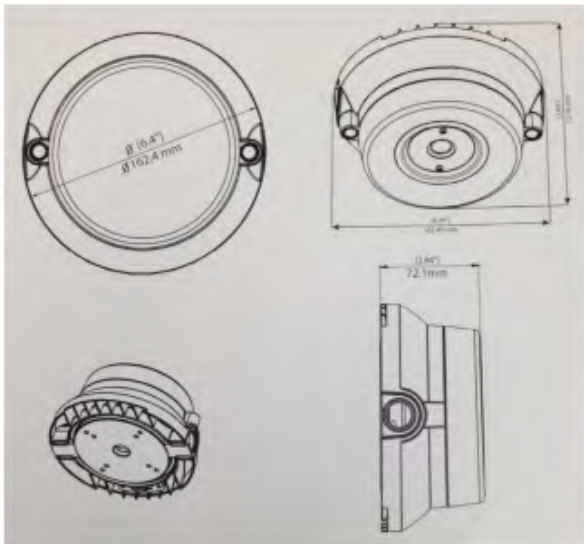

ORDERING DATA

EXAMPLE: CLL7L14W1292L50

CLL7L	14W1292L	50	
Series	Wattage / Lumens	Color Temp	Fixture Color
CLL7L	14W1292L 14 Watts 1292 Lumens	50 5000K	BZ Bronze WH White

Dimensions and specifications subject to change without notice.