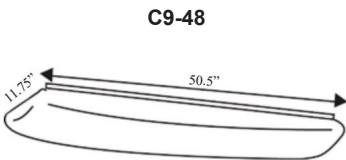

DIMENSIONS

Dimensions and specifications subject to change without notice.

◆ 800-444-WATT ◆ www.mobern.com ◆
8200 Stayton Dr., Ste. 500, Jessup, MD 20794

CAT#

JOB NAME

TYPE