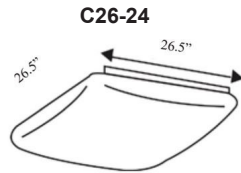

DIMENSIONS

Dimensions and specifications subject to change without notice.

◆ 800-444-WATT ◆ www.mobern.com ◆
8200 Stayton Dr., Ste. 500, Jessup, MD 20794

CAT#

JOB NAME

TYPE