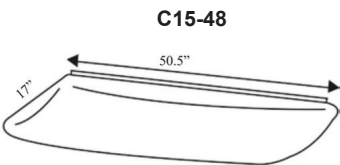

DIMENSIONS

Dimensions and specifications subject to change without notice.

◆ 800-444-WATT ◆ www.mobern.com ◆
8200 Stayton Dr., Ste. 500, Jessup, MD 20794

CAT#

JOB NAME

TYPE