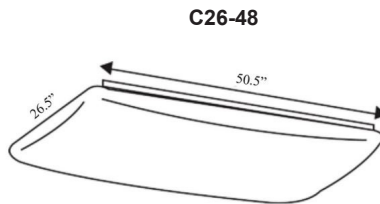

DIMENSIONS

Dimensions and specifications subject to change without notice.

◆ 800-444-WATT ◆ www.mobern.com ◆
8200 Stayton Dr., Ste. 500, Jessup, MD 20794

CAT#

JOB NAME

TYPE