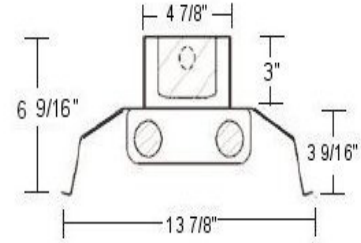

HO

Dimensions and specifications subject to change without notice.

◆ 800-444-WATT ◆ www.mobern.com ◆
8200 Stayton Dr., Ste. 500, Jessup, MD 20794

CAT#			
JOB NAME		TYPE