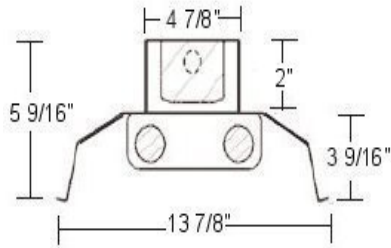

Dimensions and specifications subject to change without notice.

◆ 800-444-WATT ◆ www.mobern.com ◆

8200 Stayton Dr., Ste. 500, Jessup, MD 20794

CAT#

JOB NAME

TYPE

DIMENSIONS

END VIEW