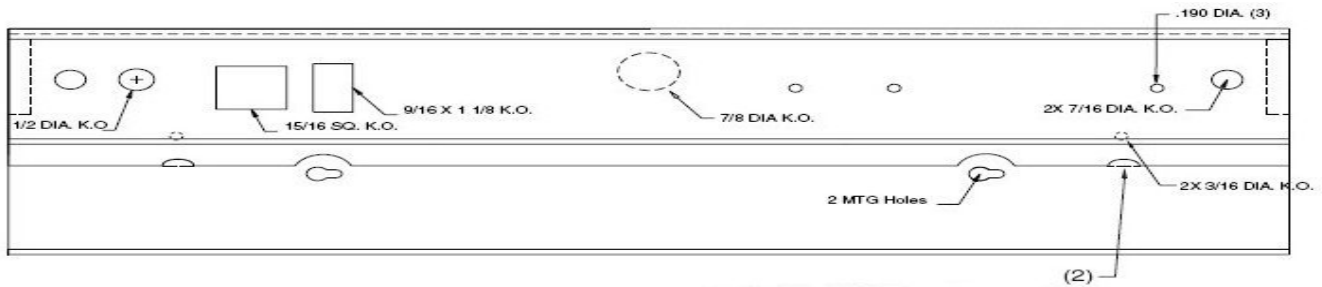

*Call factory for T5 version

Dimensions and specifications subject to change without notice.

◆ 800-444-WATT ◆ www.mobern.com ◆
8200 Stayton Dr., Ste. 500, Jessup, MD 20794

CAT#

JOB NAME

TYPE

DIMENSIONS

TOP VIEW

FRONT VIEW

SIDE VIEWS

LEFT

RIGHT

MODEL CONFIGURATION A (in.)

15	18 1/8"
17	24 1/8"
25	36 1/8"
32	48 1/8"

Dimensions and specifications subject to change without notice.