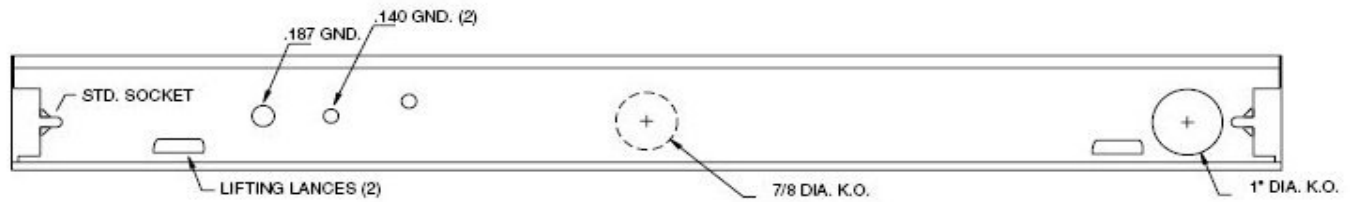

SPECIFICATIONS

Housing is die-formed from cold rolled steel. One piece folded construction. Finish is high reflectance baked white enamel. Extruded white translucent acrylic diffuser provides soft illumination. Diffuser snaps into housing for easy installation and re-lamping. Flattened knockouts are provided on ends for flexible conduit attachment. Mounting holes are provided. Mounts over electrical junction box. Listed by and bears **UL** label.

*Call factory for T5 version

Dimensions and specifications subject to change without notice.

◆ 800-444-WATT ◆ www.mobern.com ◆
8200 Stayton Dr., Ste. 500, Jessup, MD 20794

CAT#

JOB NAME

TYPE

DIMENSIONS

TOP VIEW

FRONT VIEW

SIDE VIEWS

LEFT

RIGHT

MODEL CONFIGURATION A (in.)

15	18 1/8"
17	24 1/8"
25	36 1/8"
32	48 1/8"

Dimensions and specifications subject to change without notice.