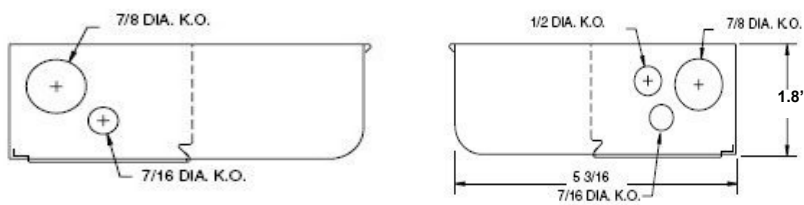

*Call factory for T5 version

Dimensions and specifications subject to change without notice.

◆ 800-444-WATT ◆ www.mobern.com ◆
8200 Stayton Dr., Ste. 500, Jessup, MD 20794

CAT#

JOB NAME

TYPE

DIMENSIONS

TOP VIEW

FRONT VIEW

SIDE VIEWS

LEFT

RIGHT

MODEL CONFIGURATION A (in.)

15	18 1/8"
17	24 1/8"
25	36 1/8"
32	48 1/8"

Dimensions and specifications subject to change without notice.