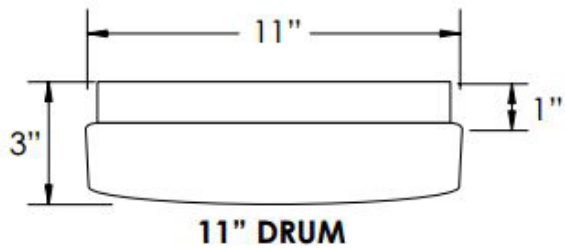

MULTIVOLT OPTION NOTE:

- -Only available in 3000K
- -Only available in 17 & 22 Watts

Dimensions and specifications subject to change without notice.