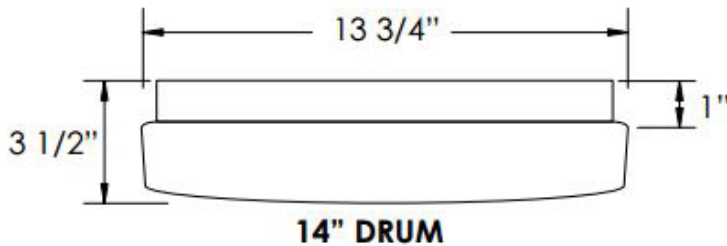

MULTIVOLT OPTION NOTE:

- -Only available in 3000K
- -Only available in 17 & 22 Watts

Dimensions and specifications subject to change without notice.