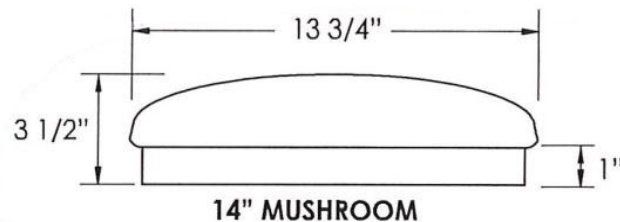

APPLICATIONS

Dimensions and specifications subject to change without notice.

◆ 800-444-WATT ◆ www.mobern.com ◆
8200 Stayton Dr., Ste. 500, Jessup, MD 20794

CAT#

JOB NAME

TYPE