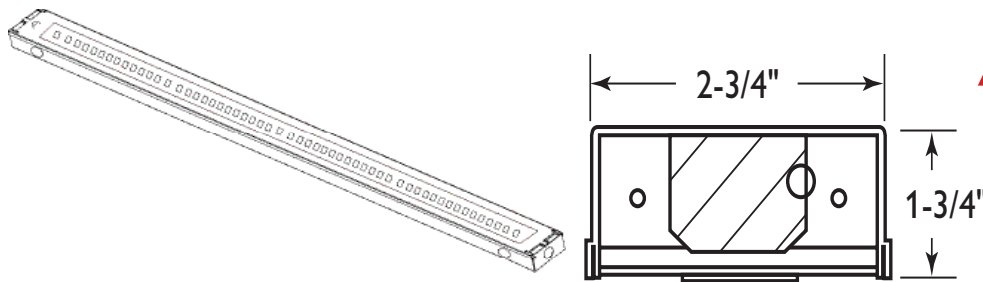

FEATURES & BENEFITS

- ◆ Snap-on components for easy assembly and maintenance
- ◆ Versatile end plate doubles as coupler for continuous row mounting
- ◆ Available in 24", 48", and 96" (2', 4', & 8' lengths)
- ◆ Surface, stem or chain mountable
- ◆ Narrow body width 2 3/4" nominal
- ◆ cETL_{US} Listed for damp locations
- ◆ Made with US Steel
- ◆ BAA/ARRA Compliant

SPECIFICATIONS

Housing is die-formed from cold rolled steel. Finish is high reflectance baked white enamel. Single wireway cover on non-tandem units. Knockouts are provided for stem mounting. Mounting holes are provided.

ORDERING DATA

EXAMPLE: 42-48PLED32DMV40

Series		Length		Suffix	Gear	Wattage/ Lumens		Lens		Color Temp		Options		
42	24	24"		P Professional Series	LED	2ft.		Blank	No Lens	30	3000K	EM	10W Emergency	
	48	48"				22	22 Watts	2800 Lumens	FR	Frosted Lens	35	3500K	EM7	7W Emergency battery pack
	96	96"				37	37 Watts	5035 Lumens			40	4000K		~900 Lumens
						4ft.	22	22 Watts	2800 Lumens			EM5	5W Emergency battery pack	
						8ft.	37	37 Watts	5035 Lumens				~650 Lumens	
							37	37 Watts	5035 Lumens			LR	Lens ready (Lens must be ordered on separate line)	
							74	74 Watts	10070 Lumens			WP	6' 3 wire whip	

Driver
DMV Factory Installed Dimmable
120-277VAC Multivolt 0-10V

DIMENSIONS

LINE ART

Accessories

- A69 Wireguard per 4 ft.
- A144 (2) V-hook and (2) 2 ft. chain
- L1084 4 ft. lens
- M38-LED (ends to add lens; need 2 per fixture)