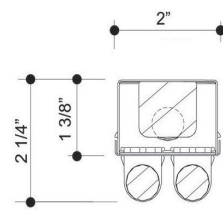

ORDERING DATA

EXAMPLE: 41 1 54 EL5HO DT

Series	# of Lamps	Lamp Size	Housing Type	Ballast Type	Options*
41	1 1 Lamp 2 2 Lamp	*06 T5 9" *08 T5 12" 14 T5 22" 21 T5 34" 28 T5 46" 24 T5HO 22" 39 T5HO 34" 54 T5HO 46"	Blank N Standard Narrow (2 Lamp only)	MV Multi-volt 120-277V DMV Dimming Multi-volt LED** Wired 1 end hot for T8 LED Tubes LED-2E** Wired 2 ends hot for T8 LED Tubes	CP3 Cord & Plug F Fused L1 Lamp included (T5-4100K cool white) RIF Radio interference filter *Call for additional options

*1 lamp only

** Assembled with no ballast, Made for UL Listed self ballasted retrofit LED lamps

STANDARD
One Lamp
T5

NARROW
Two Lamp
T5

Nominal Length	Actual Length A (in.)
1'	11 31/32"
1.25'	14 31/32"
2'	22 7/18"
3'	34 9/32"
4'	46 1/16"