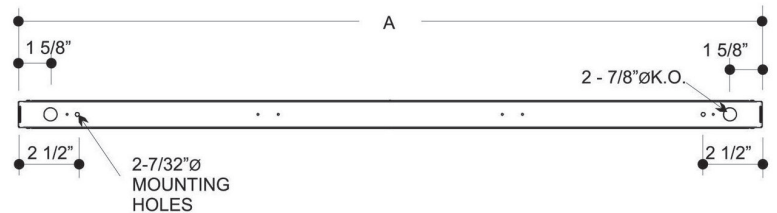

FEATURES & BENEFITS

- ◆ Standard finish is white
- ◆ Optional white reflectors available
- ◆ Advanced high efficiency T5 technology - (14W and higher)
- ◆ Available with one or two lamp configurations
- ◆ Available in lengths from 12 to 48 inches - (1', 1.25', 2', 3', 4' lengths)
- ◆ Continuous row mounting capability
- ◆ Pre-lamp available
- ◆ Shallow design
- ◆ Every fixture is individually tested
- ◆ **UL** listed for damp location

ORDERING DATA

EXAMPLE: 41 1 54 EL5HO DT

Series	# of Lamps	Lamp Size	Housing Type	Ballast Type	Options*
41	1 1 Lamp 2 2 Lamp	*06 T5 9" *08 T5 12" 14 T5 22" 21 T5 34" 28 T5 46" 24 T5HO 22" 39 T5HO 34" 54 T5HO 46"	Blank N Standard Narrow (2 Lamp only)	MV Multi-volt 120-277V DMV Dimming Multi-volt LED** Wired 1 end hot for T8 LED Tubes LED-2E** Wired 2 ends hot for T8 LED Tubes	CP3 Cord & Plug F Fused L1 Lamp included (T5-4100K cool white) RIF Radio interference filter *Call for additional options

*1 lamp only

** Assembled with no ballast, Made for UL Listed self ballasted retrofit LED lamps

STANDARD
One Lamp
T5

NARROW
Two Lamp
T5

Nominal Length	Actual Length A (in.)
1'	11 31/32"
1.25'	14 31/32"
2'	22 7/18"
3'	34 9/32"
4'	46 1/16"

Dimensions and specifications subject to change without notice.