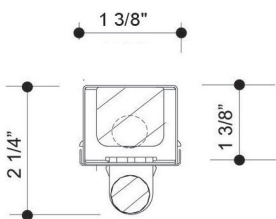

FEATURES & BENEFITS

- ◆ Standard finish is white
- ◆ Optional white reflectors available
- ◆ Advanced high efficiency T5 technology - (14W and higher)
- ◆ Available with one or two lamp configurations
- ◆ Available in lengths from 12 to 48 inches - (1', 1.25', 2', 3', 4' lengths)
- ◆ Continuous row mounting capability
- ◆ Pre-lamp available
- ◆ Shallow design
- ◆ Every fixture is individually tested
- ◆ **UL** listed for damp location

SPECIFICATIONS

Housing is die and brake formed from cold rolled steel. One piece folded construction. Finish is high reflectance baked white enamel. End caps may be butted together for continuous row mounting. Knockouts are provided for flexible conduit attachment. Listed by and bears **UL** label.

*1 lamp only

** Assembled with no ballast, Made for UL Listed self ballasted retrofit LED lamps

STANDARD
One Lamp
T5

NARROW
Two Lamp
T5

Nominal Length	Actual Length A (in.)
1'	11 31/32"
1.25'	14 31/32"
2'	22 7/18"
3'	34 9/32"
4'	46 1/16"