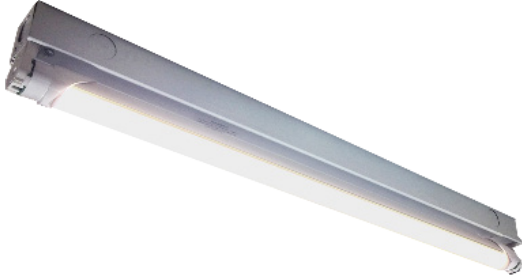

MOBERN

L I G H T I N G

SERIES 41

Mini Channel

Premium grade strip fixture. Available in a compact one light configuration especially suited for areas with minimal space requirements such as cove lighting, store fixture, signage, under cabinets, closets, display cases, vending machines and confined areas requiring illumination and ease of installation.

- Standard finish is white
- Optional white reflectors available
- Continuous row mounting capability
- Shallow design
- UL listed for damp location

CONSTRUCTION

Housing is die and brake formed from cold rolled steel. One piece folded construction. Finish is high reflectance baked white enamel. End caps may be butted together for continuous row mounting. Knockouts are provided for flexible conduit attachment.

SIZE W x L x H in inches

1.62 x 24 x 1.62

1.62 x 48 x 1.62

Fixture length = lamp length

EZ-LED

EZ LED

Mobern's EZ LED is the most economical, practical and user friendly series of LED fixtures selling today. EZ LED provides users with high quality light, hassle free maintenance, and greater than 40% energy savings when compared to standard fluorescent options. These fixtures are UL Listed and arrive with the latest UL listed, LED T8 Bypass lamps installed. EZ LED fixtures do not contain a ballast, so you have the ability to change wattage and color temperature at any time by simply swapping out the lamps. Additionally, fixture performance can easily evolve over time simply by installing new LED T8 lamps incorporating advanced T8 LED lamp technology. Concerned about maintenance with an LED array and driver fixture? EZ LED solves that by utilizing a self-contained LED lamp that fits into our fixture just like a fluorescent lamp – maintenance is as simple as changing a lamp. EZ LED is simply the Easiest LED solution on the market today!!