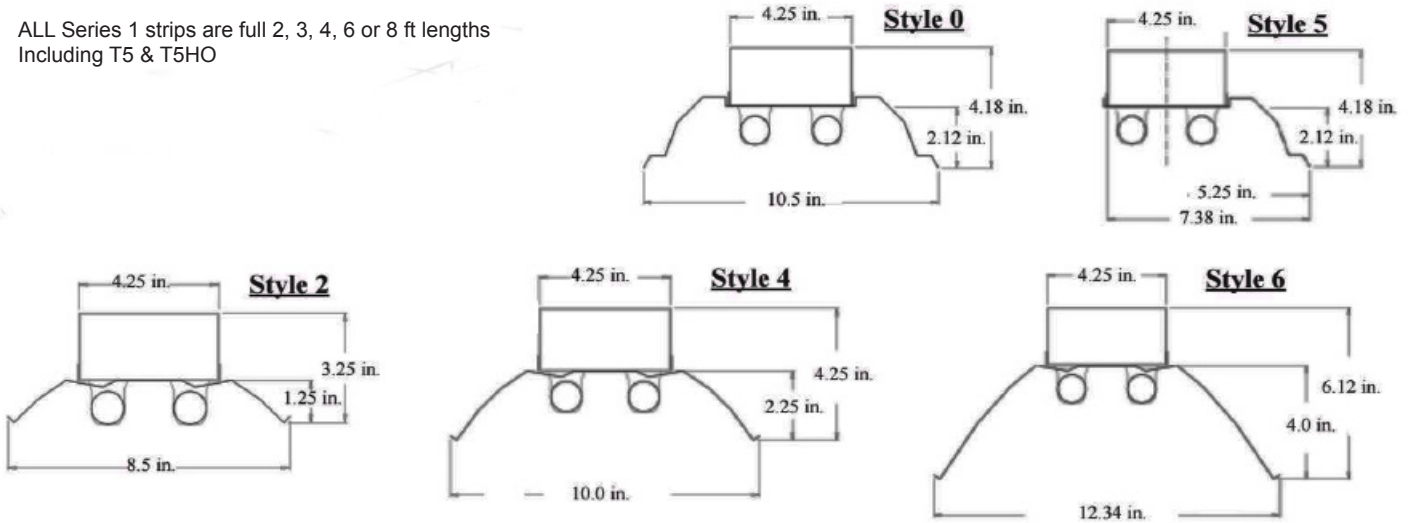

Dimensions and specifications subject to change without notice.

DIMENSIONS

END VIEWS

1 and 2 Light

3 and 4 Light

END VIEWS -XSN

1 and 2 Light

REFLECTOR STYLES

ALL Series 1 strips are full 2, 3, 4, 6 or 8 ft lengths
Including T5 & T5HO

Dimensions and specifications subject to change without notice.

CAT#	
JOB NAME	TYPE