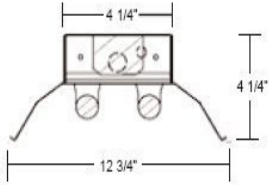

Dimensions and specifications subject to change without notice.

DIMENSIONS

END VIEWS

1 and 2 Light

3 and 4 Light

END VIEWS -XSN

1 and 2 Light

REFLECTOR STYLES

ALL Series 1 strips are full 2, 3, 4, 6 or 8 ft lengths
Including T5 & T5HO

Dimensions and specifications subject to change without notice.

CAT#	
JOB NAME	TYPE