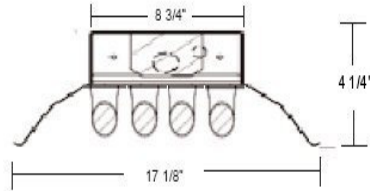

Dimensions and specifications subject to change without notice.

DIMENSIONS

END VIEWS

1 and 2 Light

3 and 4 Light

END VIEWS -XSN

1 and 2 Light

REFLECTOR STYLES

ALL Series 1 strips are full 2, 3, 4, 6 or 8 ft lengths
Including T5 & T5HO

Dimensions and specifications subject to change without notice.

CAT#	
JOB NAME	TYPE