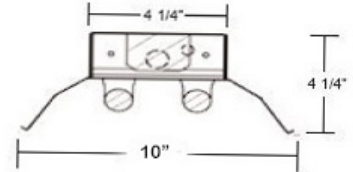

Dimensions and specifications subject to change without notice.

DIMENSIONS

END VIEWS

1 and 2 Light

3 and 4 Light

END VIEWS -XSN

1 and 2 Light

REFLECTOR STYLES

ALL Series 1 strips are full 2, 3, 4, 6 or 8 ft lengths
Including T5 & T5HO

Dimensions and specifications subject to change without notice.

CAT#	
JOB NAME	TYPE