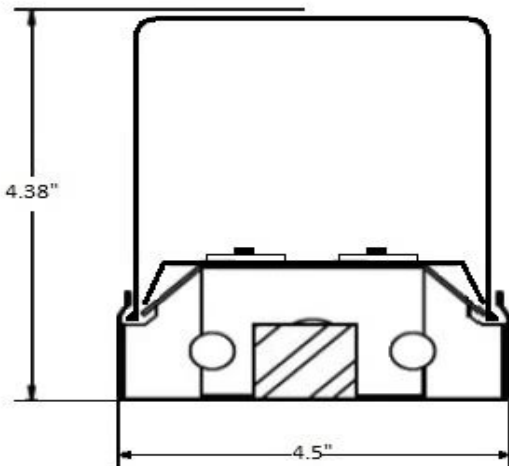

### SPECIFICATIONS

All metal parts are die formed from heavy gauge cold roll steel with overlapping end caps. Diffuser is a linear sided prismatic lens of extruded acrylic for controlled light.

### ORDERING DATA

**EXAMPLE: 155-24LED24DMVWH40**

Series	Size	LED Gear	Wattage / Lumens	Driver*	Finish	Color Temp	Options
155	24 24 inches 48 48 inches	LED	<b>2 ft.</b> 24 24 Watts 2900 Lumens 28 28 Watts 3400 Lumens 35 35 Watts 3200 Lumens  <b>4 ft.</b> 30 30 Watts 4065 Lumens 48 48 Watts 5985 Lumens 57 57 Watts 6855 Lumens 72 72 Watts 7000 Lumens	<b>DMV</b> Dimmable 120-277VAC 0-10V  <b>SDMV</b> Step Dimming 120-277VAC 100%-40%	<b>WH</b> White (Standard)  **Consult factory for other finish options	<b>30</b> 3000K <b>35</b> 3500K <b>40</b> 4000K <b>50</b> 5000K	<b>WP</b> 6' Whip 3 Wire Consult factory for other options

\*Consult for Triac dimming

DLC Listed (4 ft DMV only)	
155-48LED30DMVWHxx	XX=30, 35, 40, 50
155-48LED48DMVWHxx	XX=30, 35, 40, 50
155-48LED57DMVWHxx	XX=30, 35, 40, 50

Dimensions and specifications subject to change without notice.